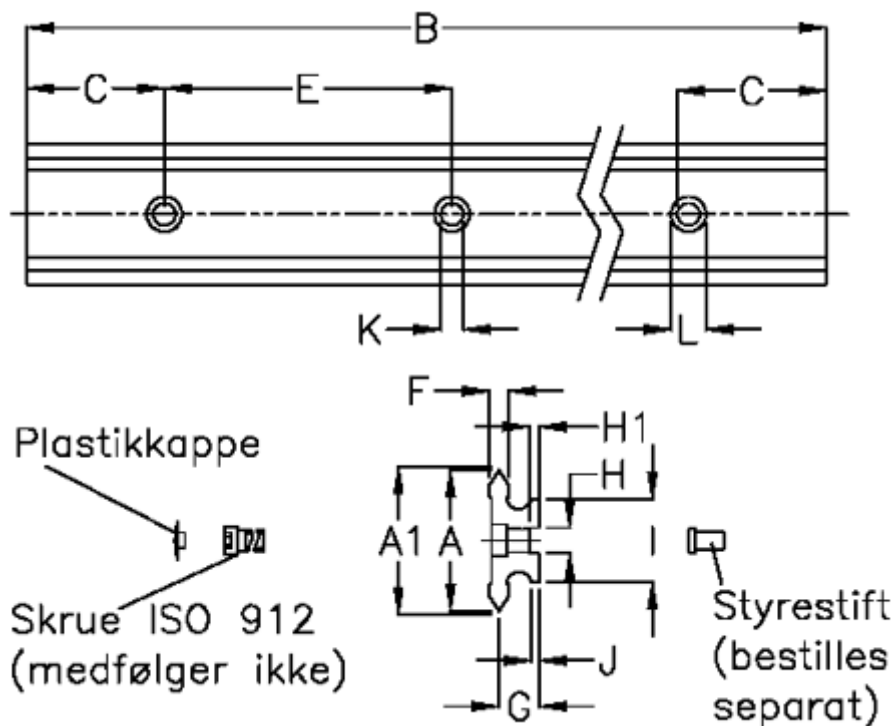

Article number: 057120912562

Description: Hepco GV3 slide NM 76 L1256 P2
with counterbored holes

Measures

A	= 76	G	= 12.7	Weight kg/1000 = 7.00
A1	= 76.74	H	= 12	
B	= 1256	H1	= 4.0	
C	= 43.0	I	= 58.0	
E	= 90	J	= 2.30	
F	= 6.42	K	= 9.0	
For bearing	= J34	L	= 15 x 8.1	
For guide pin	= SDP12	Precision type	= P2	